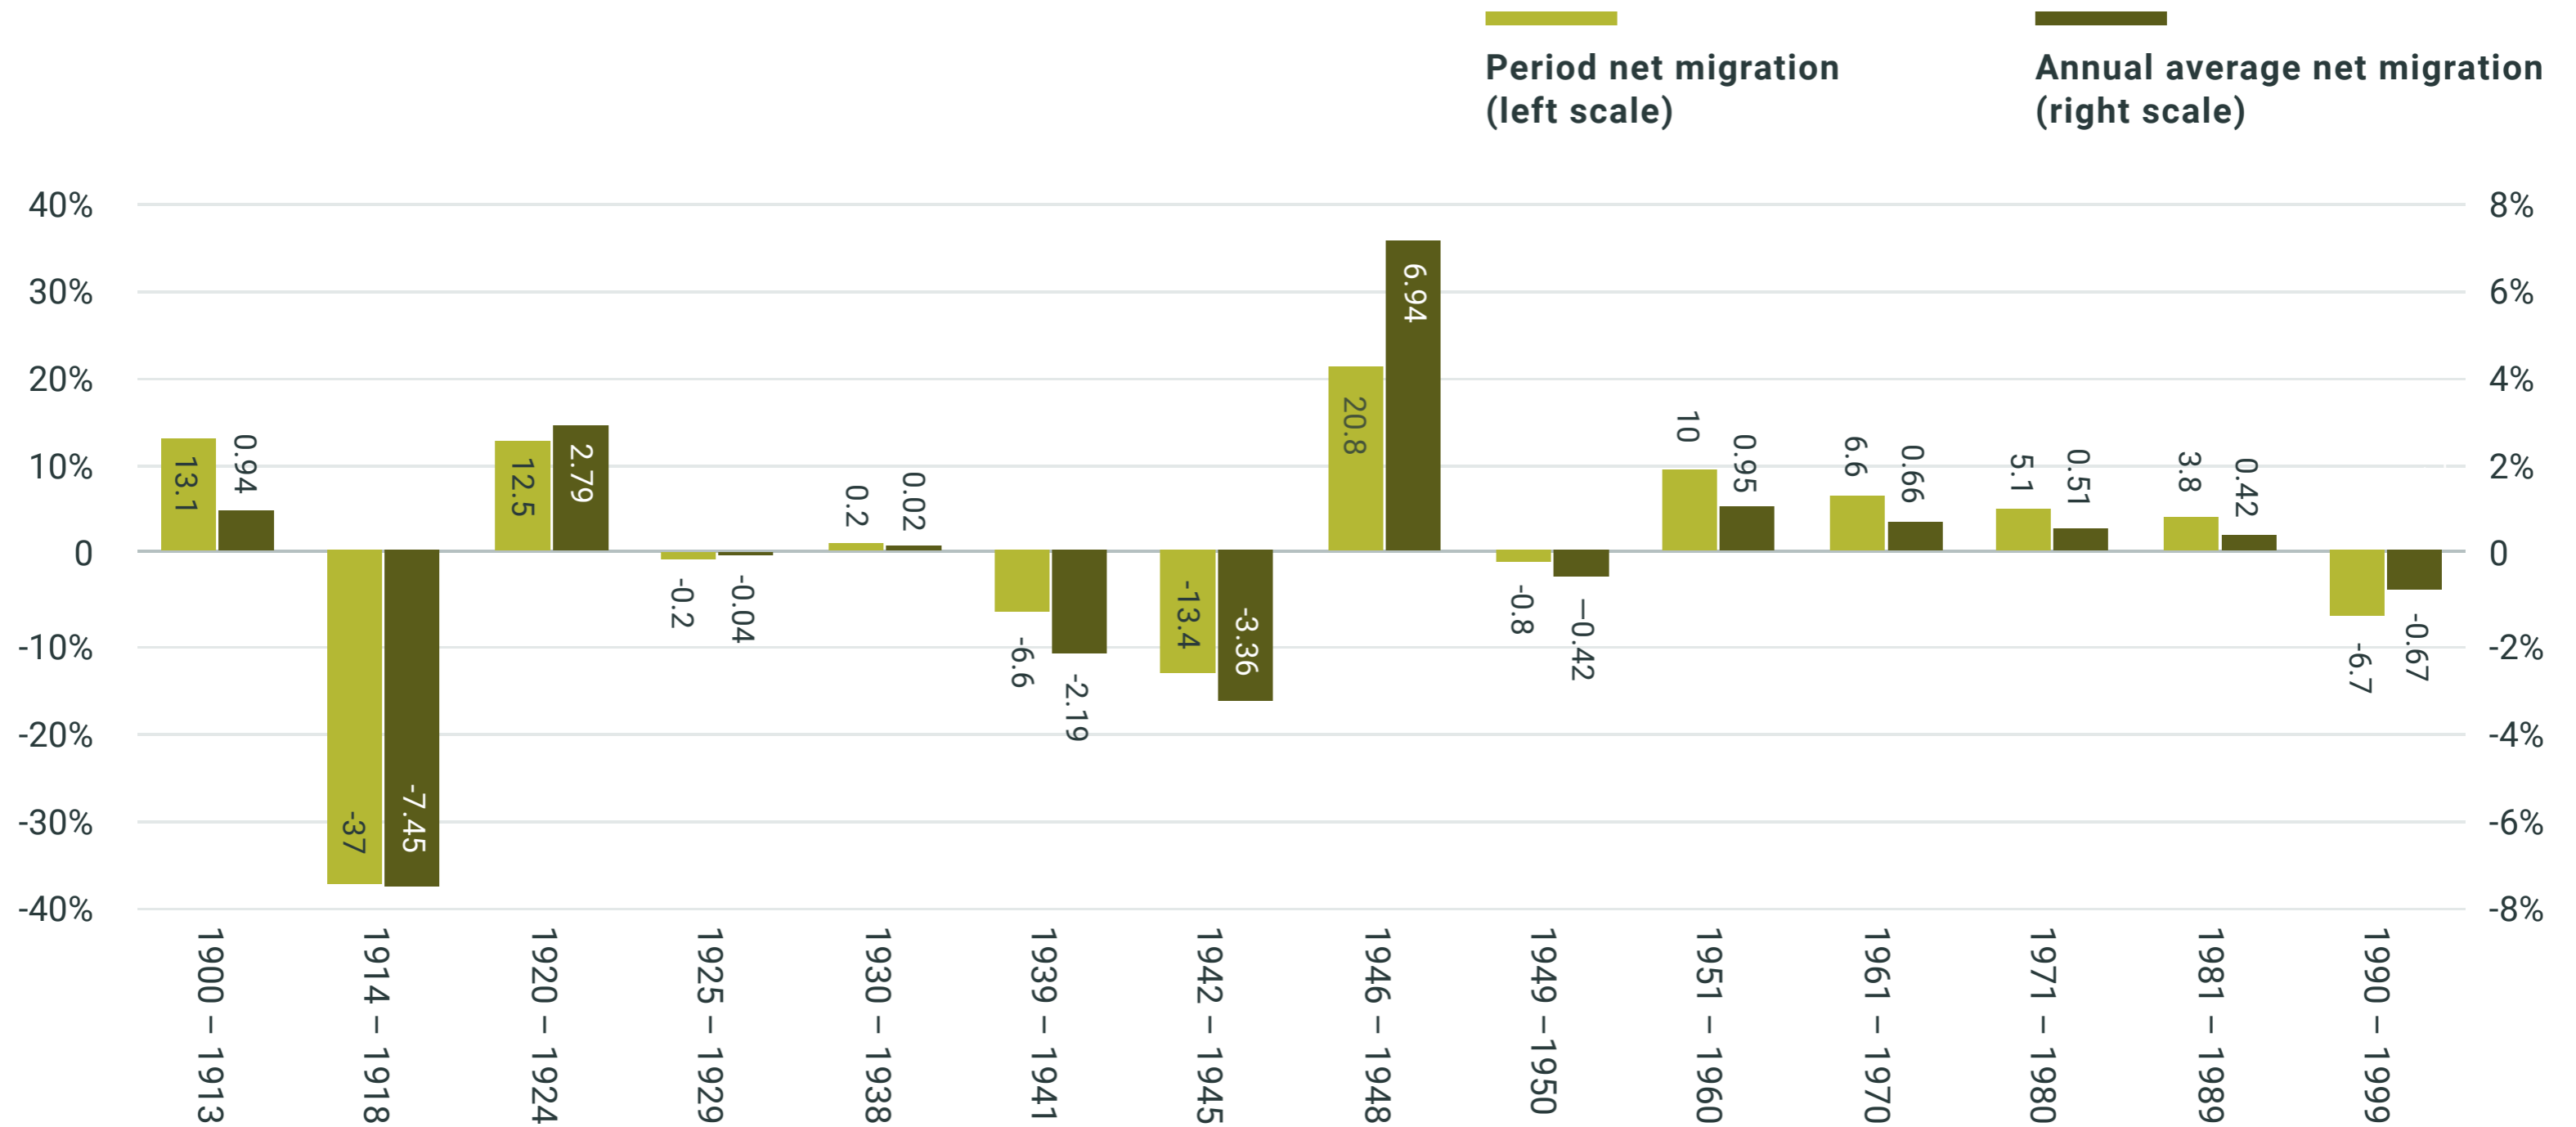

Net migration and net migration rate by sub-period

percent of initial population

Source: Hazans, M (2019). *Emigration from Latvia. Brief History and Driving Forces in the Twenty-First Century*. In: R. Kaša and I. Mieriņa, *The Emigrant Communities of Latvia: National Identity, Transnational Belonging and Diaspora Politics*. Springer, pp.35-68.