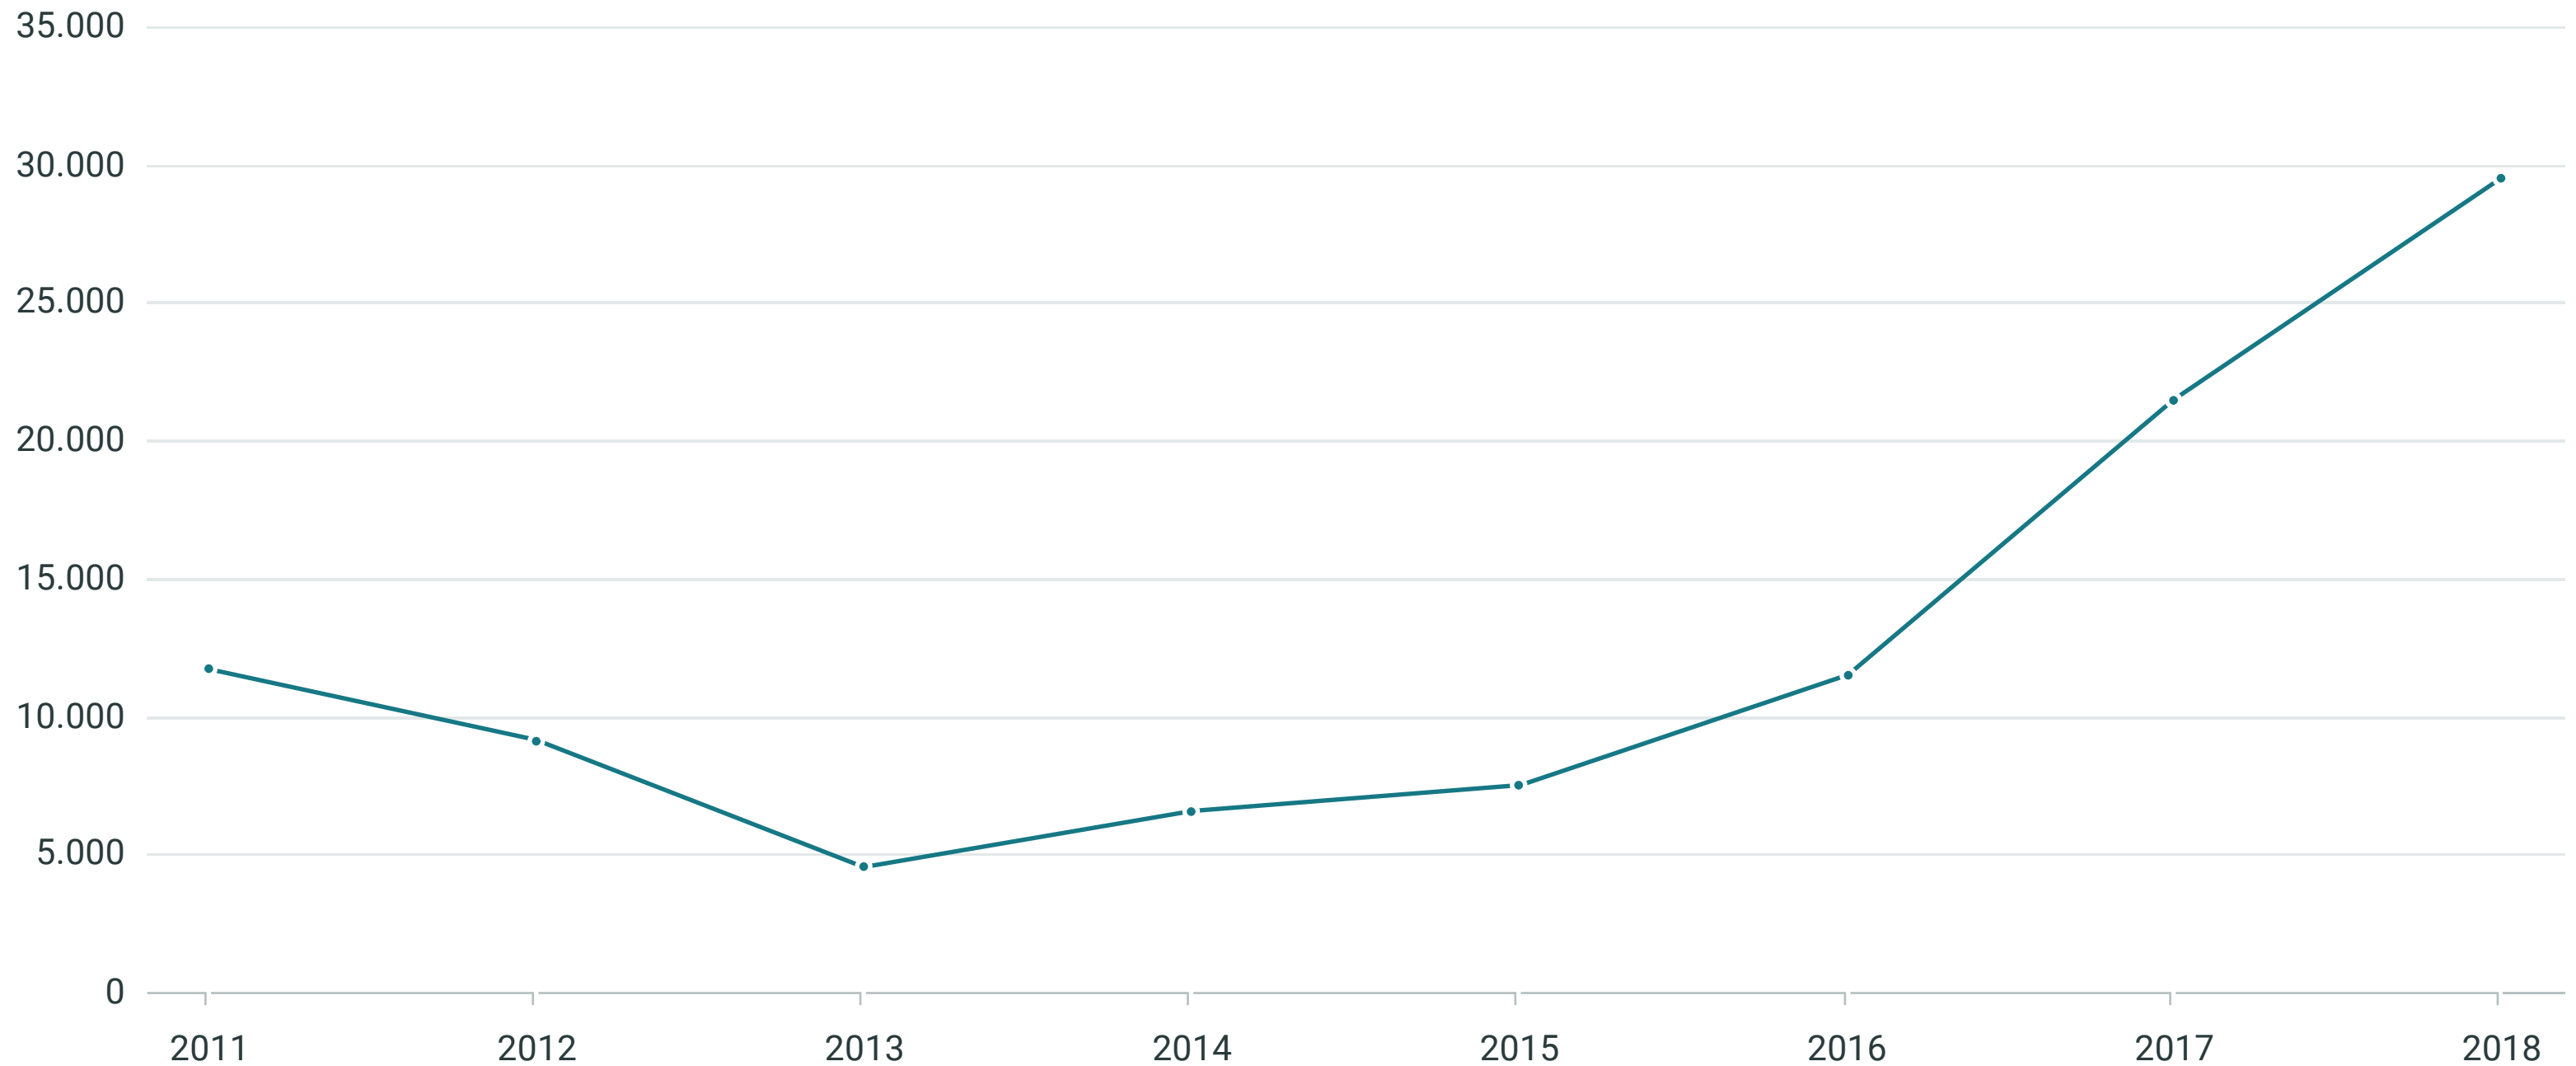

Zahl der von der Kanadischen Zoll- und Grenzschutzbehörde (Canada Border Services Agency, CBSA) registrierten Asylantragstellenden 2011-2018

Quelle: Government of Canada/Immigration and Refugee Board Canada. 2011-2016: <https://www.canada.ca/en/immigration-refugees-citizenship/services/refugees/asylum-claims/processed-claims.html> ; 2017: <https://www.canada.ca/en/immigration-refugees-citizenship/services/refugees/asylum-claims/asylum-claims-2017.html> ; 2018: <https://www.canada.ca/en/immigration-refugees-citizenship/services/refugees/asylum-claims/asylum-claims-2018.html> (Zugriff: 27.8.2019).